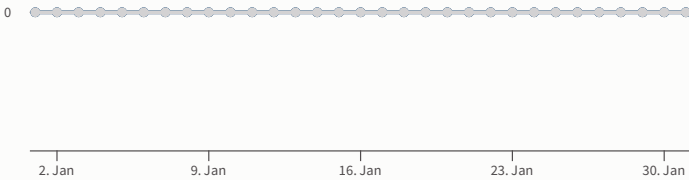

Tile has no sources

in Page clicks

Tile has no sources

in Followers

Tile has no sources

t Engagement > Type

● Likes ● Quote tweets ● Replies ● Retweets

t Post detail expands

t Followers

344
followers

f Top posts

i
There is no data for this date range.

in Top posts

Tile has no sources

 **Top tweets**

There is no data for this date range.