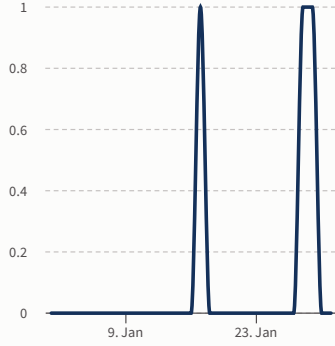

AMM Detailed Report Jan 2023

Jan 01 - Jan 31, 2023

f Engagement > Type

● Comments ● Reactions ● Shares

f Page content clicks

f Page fans

245
fans

in Engagement > Type

Tile has no sources

in Page clicks

Tile has no sources

in Followers

Tile has no sources

t Engagement > Type

● Likes ● Quote tweets ● Replies ● Retweets

t Post detail expands

t Followers

344
followers

f Top posts

i
There is no data for this date range.

in Top posts

Tile has no sources

 **Top tweets**

There is no data for this date range.