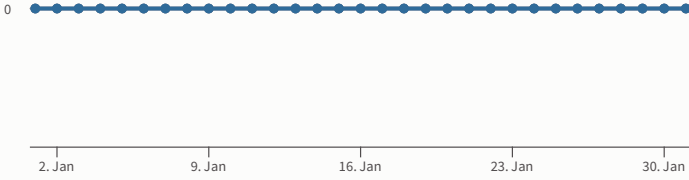

AMM Detailed Report Jan 2023

Jan 01 - Jan 31, 2023

f Engagement > Type

● Comments ● Reactions ● Shares

f Page content clicks

f Page fans

245
fans

in Engagement > Type

Tile has no sources

in Page clicks

Tile has no sources

in Followers

Tile has no sources

t Engagement > Type

● Likes ● Quote tweets ● Replies ● Retweets

t Post detail expands